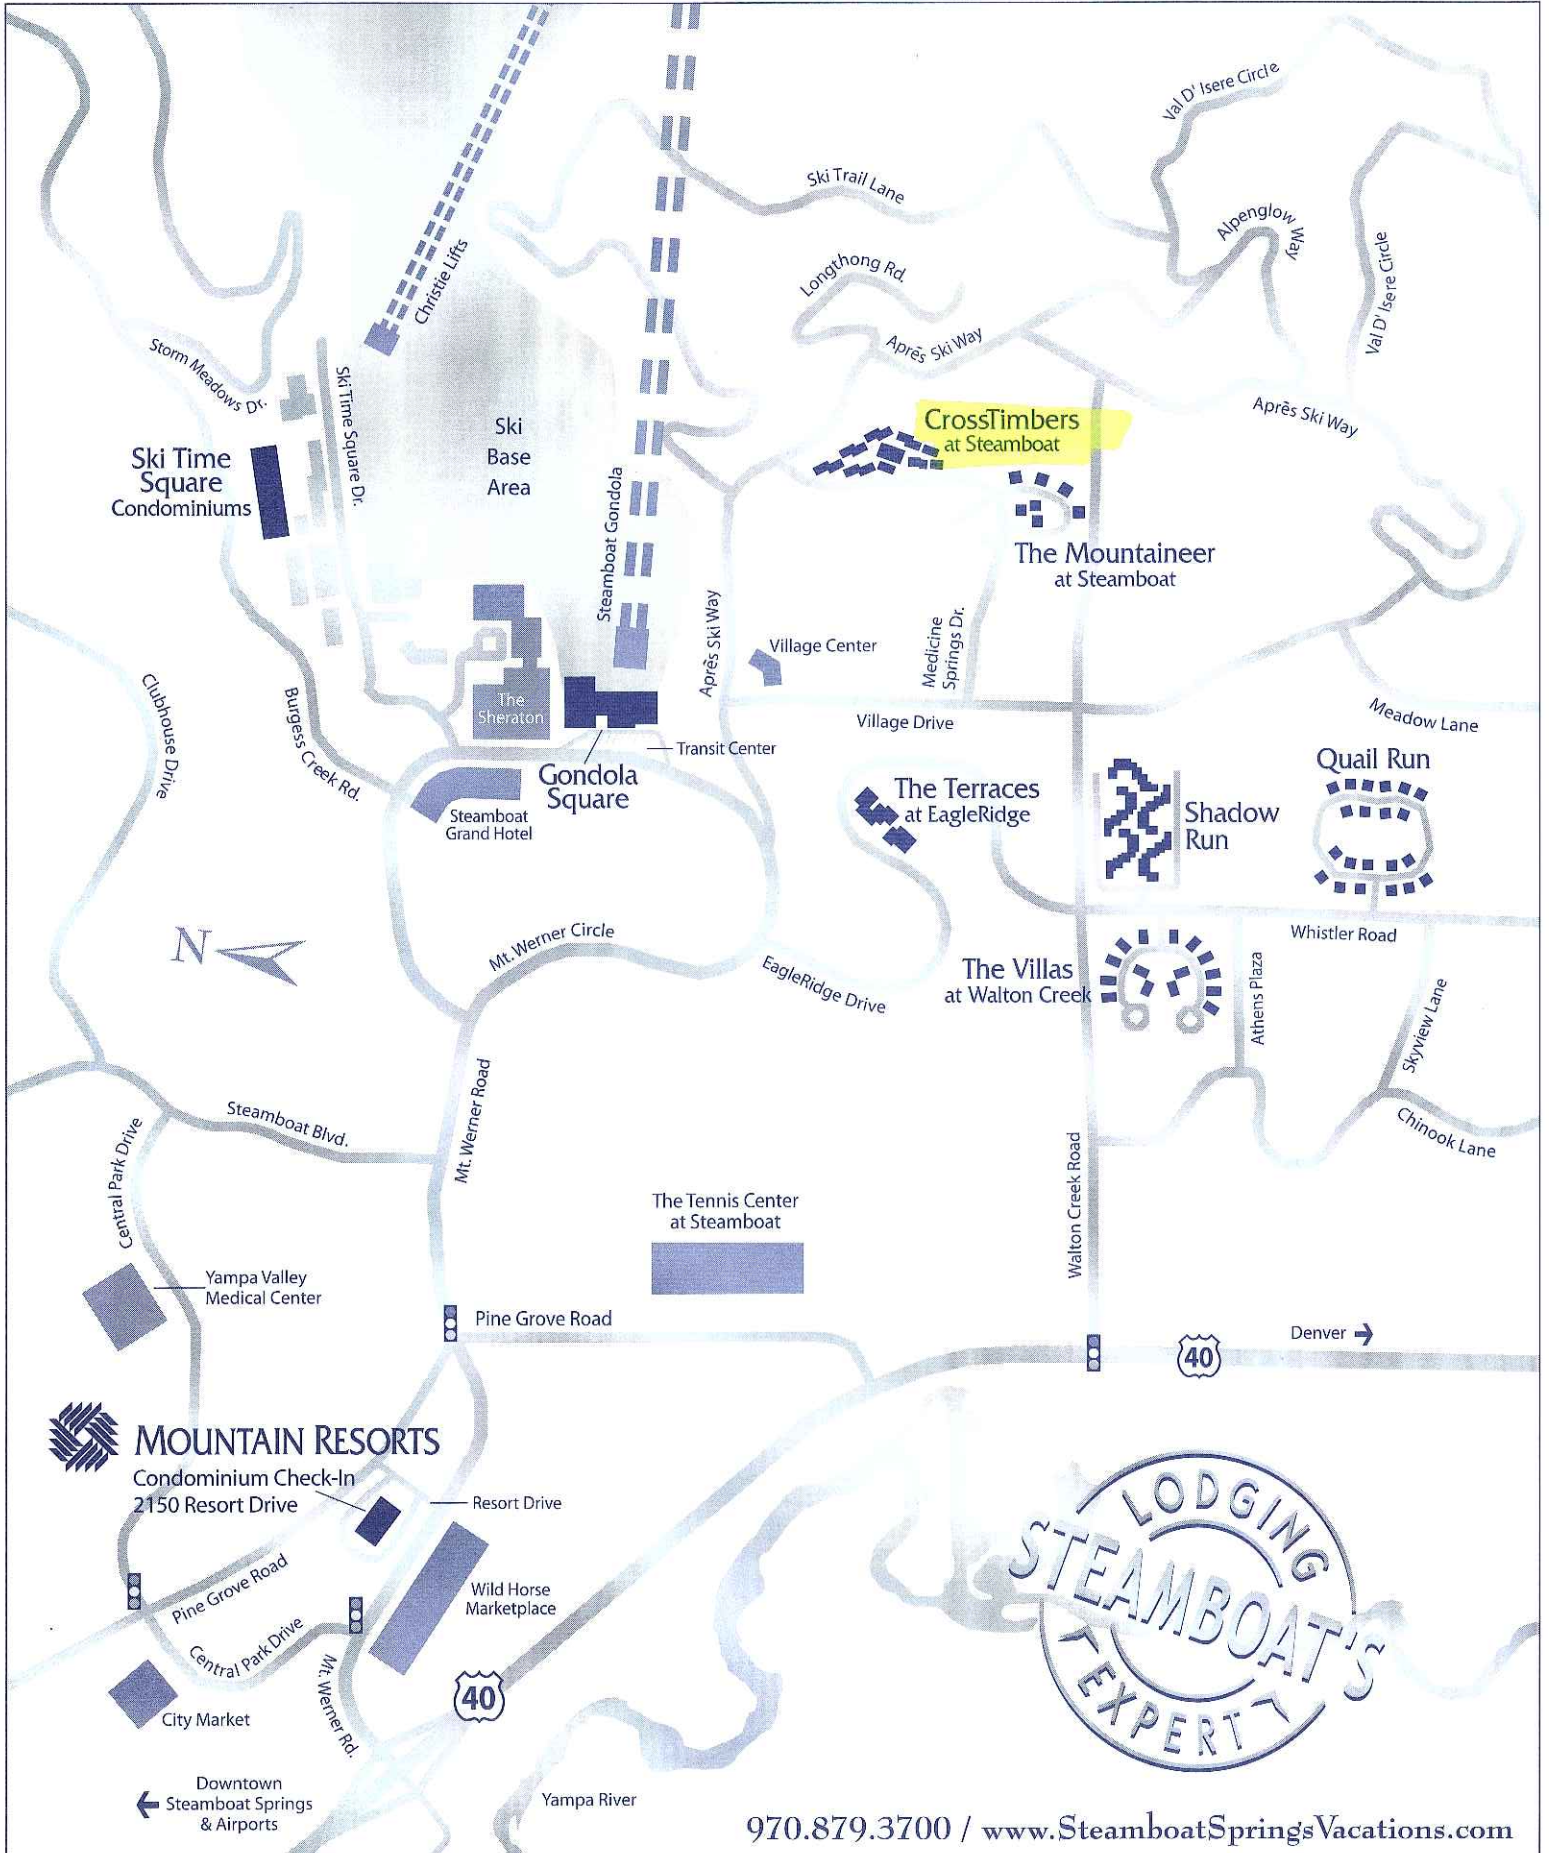

# MOUNTAIN RESORTS

GARAGE CODE \_\_\_\_\_ + Send

No oversized vehicles or trailer parking.  
 Please park in garage or under tennis court.  
 No glass in pool or hot tub area, please use provided hot tub cups.  
 No black soled shoes on tennis courts.  
 Shuttle Service winter only.