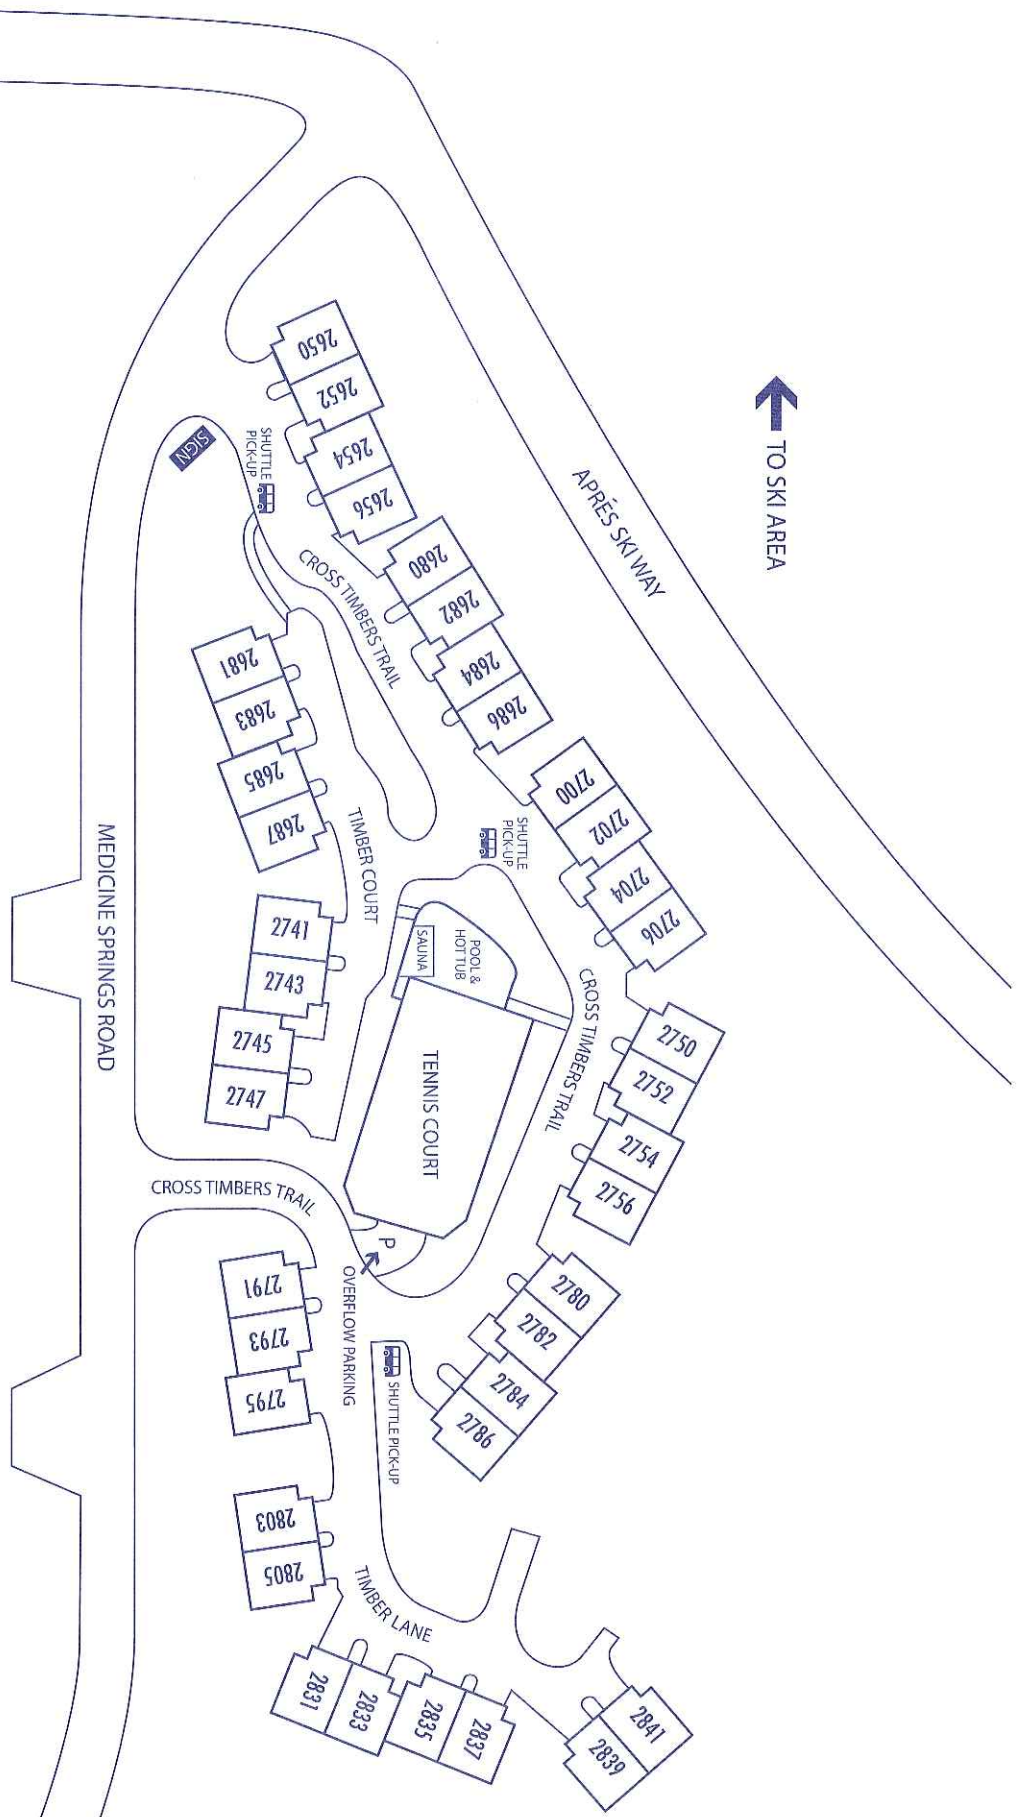

# MOUNTAIN RESORTS

GARAGE CODE \_\_\_\_\_ + Send

No oversized vehicles or trailer parking.  
 Please park in garage or under tennis court.  
 No glass in pool or hot tub area, please use provided hot tub cups.  
 No black soled shoes on tennis courts.  
 Shuttle Service winter only.